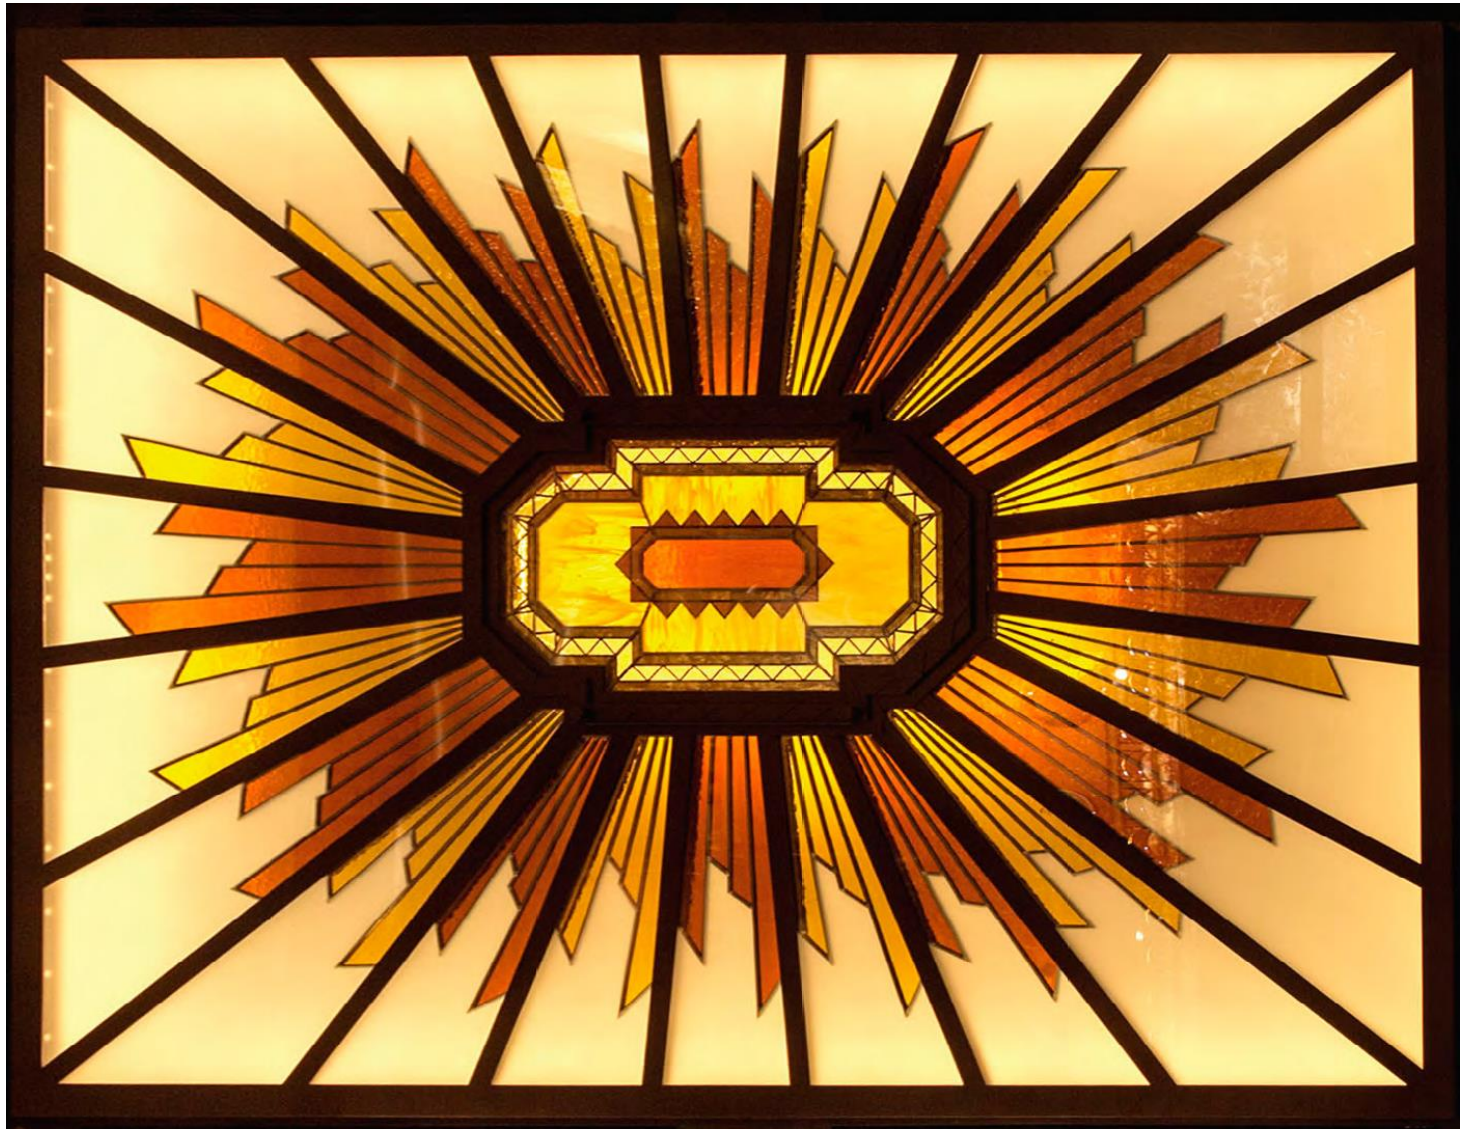

Claridges Hotel, Mayfair, London

Art Deco Style Laylights